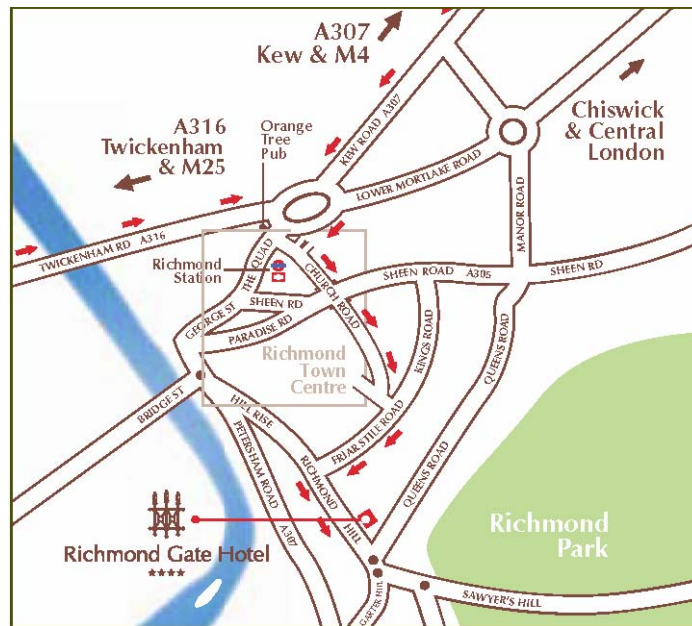

# Richmond Gate Hotel

## HOW TO FIND US

From M25 J15/M4: Exit at M4 J2 onto A205 to Kew. Cross Kew

Bridge to Richmond. At roundabout junction with A316 head to the town centre taking the first left onto Church Road opposite the Orange Tree Pub and follow instructions below.\*

**From M25 J12/M3:** Follow M3 onto A316 to Richmond. At roundabout junction with A316 head to the town centre taking the first left onto Church Road opposite the Orange Tree Pub and follow instructions below.\*

**Rail:** Richmond, 1 mile.  
 From Waterloo  District Line

**Air:** London Heathrow, 7 miles.

For Bookings and Enquiries: